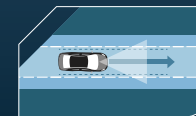

LANE KEEPING CONTROL
Assisting the driver in minimizing vehicle sway while driving in a straight line and activating the adaptive cruise control feature.