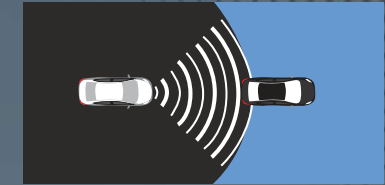

DYNAMIC RADAR CRUISE CONTROL (DRCC)

Detects a preceding vehicle and follows within a safe distance, therefore reducing the fatigue of long driving with detection two vehicle ahead and earlier detection of interrupt vehicle.