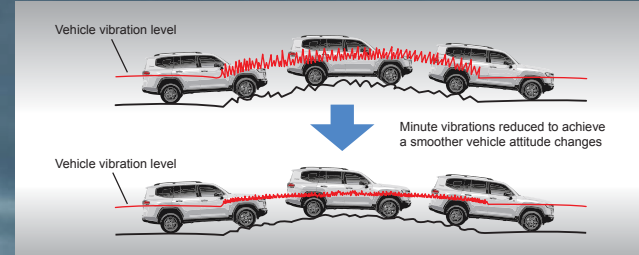

DRIVING PERFORMANCE

(All Type)

NEW DEVELOPED FRONT & REAR SUSPENSION

Newly optimized suspension to give more balance when you are thriving through different terrains and roads.

NEW AVS

(ADAPTIVE VARIABLE SUSPENSION)

The new suspension will help to reduce vehicle altitude vibrations due to rough roads and give you more quiet inside the cabin.

AUTO-MTS

(MULTI-TERRAIN SELECT)

The automated setting is adopted, allowing the system to control the set-up while optimizing the traction on slippery surfaces such as mud and loose rocks. The auto mode also achieves excellent ground covering performance without the driver changing the mode manually, according to the driving conditions.