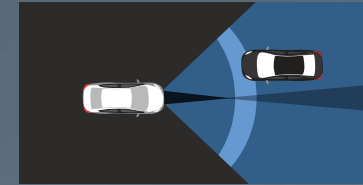

ADAPTIVE HIGH-BEAM SYSTEM (AHS)

Automatically shifts from high to low beam to help other drivers maintain safe driving.