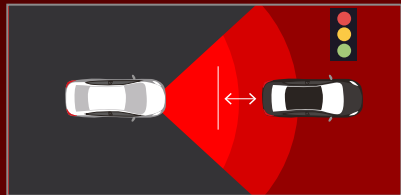

FRONT DEPARTURE ALERT

Memberikan peringatan suara dan visual ketika mobil di depan sudah mulai bergerak maju dalam kondisi lalu lintas.