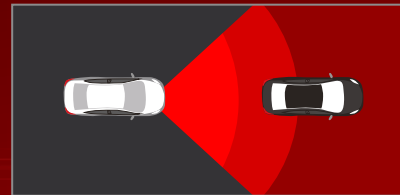

PRE-COLLISION WARNING & PRE-COLLISION BRAKING

Sistem kamera dan radar terintegrasi yang membantu mengurangi risiko kecelakaan dan kerusakan pada tabrakan frontal.